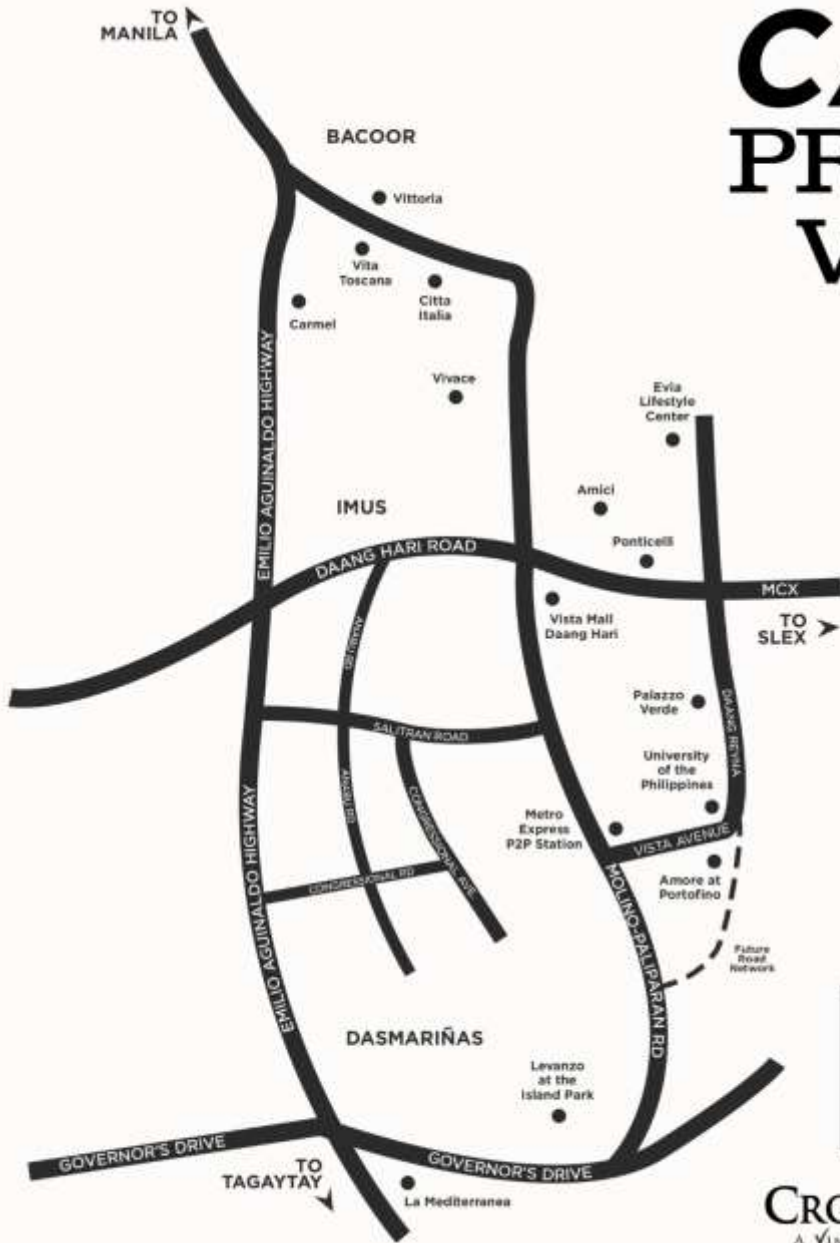

The Island Park brings you -- **Levanzo**.

Land Area 8.8 Hectares

Location Dasmariñas, Cavite

Product Offerings House & Lot (NRFO & RFO)
Lot Only

House Specs Designer Series

Package Range 7M to 13.4M

LEVANZO

CAVITE PROJECTS VICINITY MAP

For inquiries: