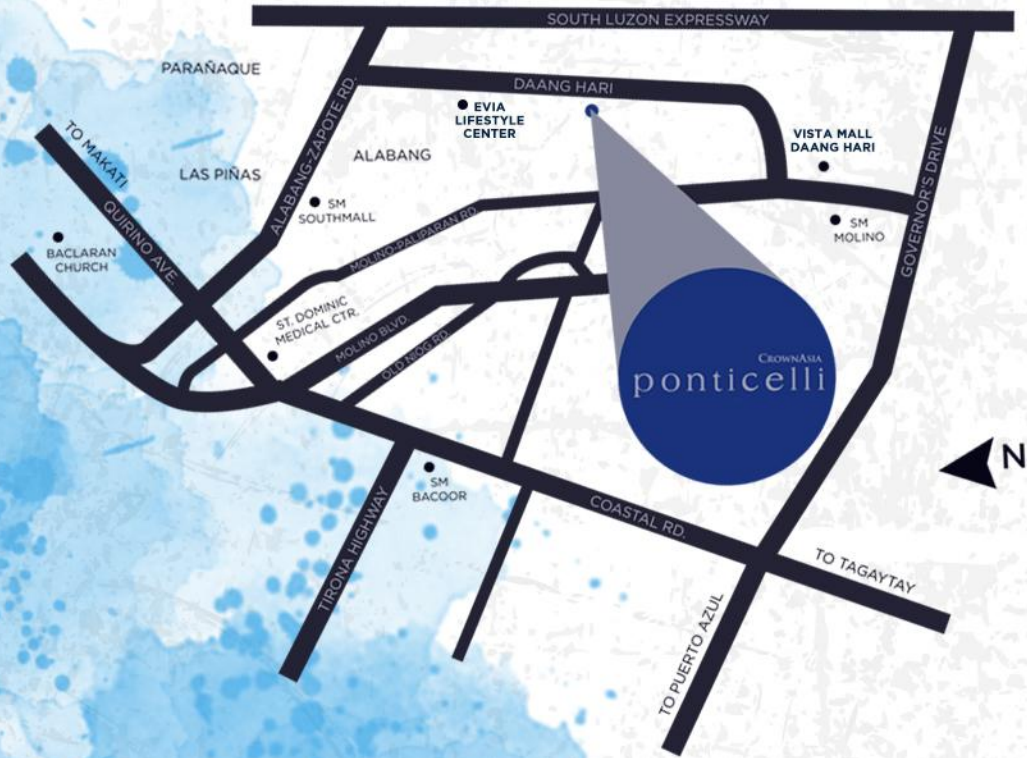

VICINITY MAP

For inquiries, you may contact:

Ponticelli LTS: 201066

CROWNASIA

A Vista Land Company

LFG Bldg. EVIA Lifestyle Center - Vista City, Daang-Hari, Las Pinas City

www.crownasia.com.ph | 88-CROWN (27696) | [f](#) CrownAsiaOfficial | [i](#) CrownAsia